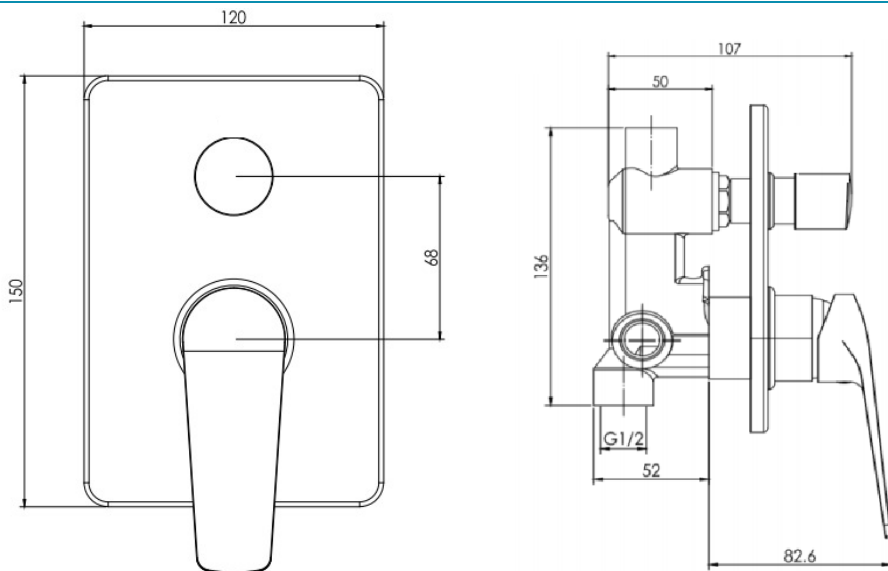

R-MXSC8710D-BM

Concealed Shower Mixer w/ Diverter

PRODUCT SPECIFICATIONS

- Dimension : 559 (L) x 889 (W) x 902 (H) mm
- Material : Brass Chrome, Black Matte

TECHNICAL DRAWING

Copyright © Rigel Technology (S) Pte Ltd. All rights reserved. Terms of Use.